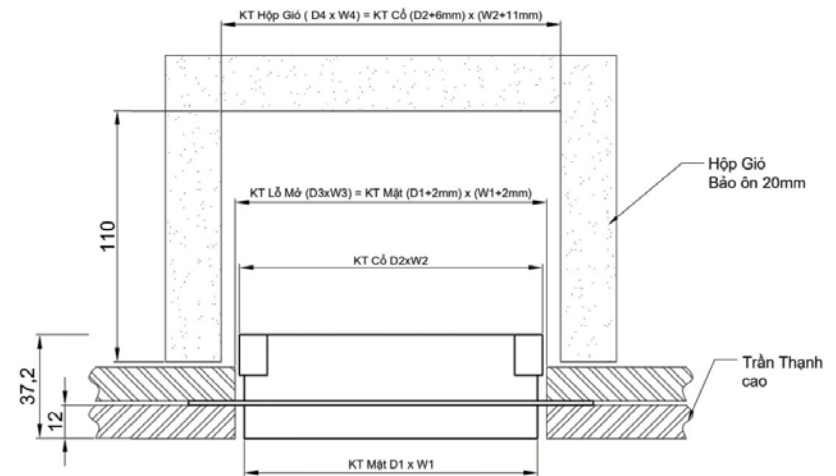

Kích Thước Lắp Đặt Cửa Gió Không Viền