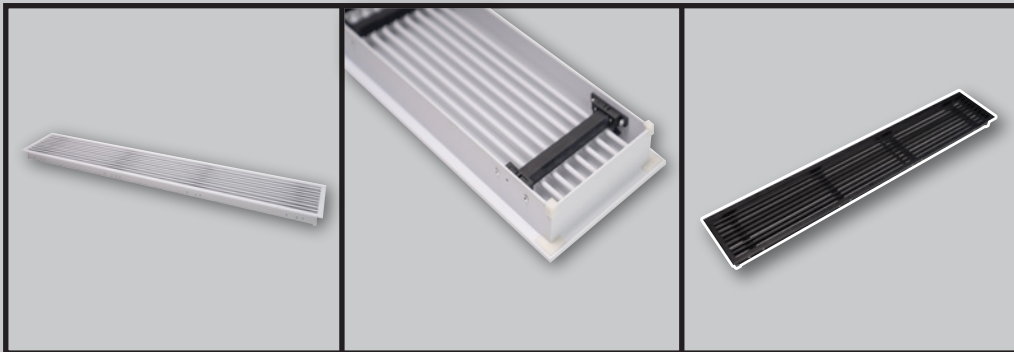

Cửa (miệng) gió loại Plus khung viền 15mm được thiết kế đặc biệt với cơ cấu công tắc kẹp, có thể tháo hoàn toàn bộ thẻ đỡ và nan khỏi cửa gió, tiện lợi cho vấn đề thi công và bảo trì, bảo dưỡng, vệ sinh lưới lọc hàng năm. Nan cong tuyến tính có chiều cao 16mm, tăng cường sự chắc chắn, màu sắc đơn giản chỉ 1 màu đen hoặc trắng.

AMIV®