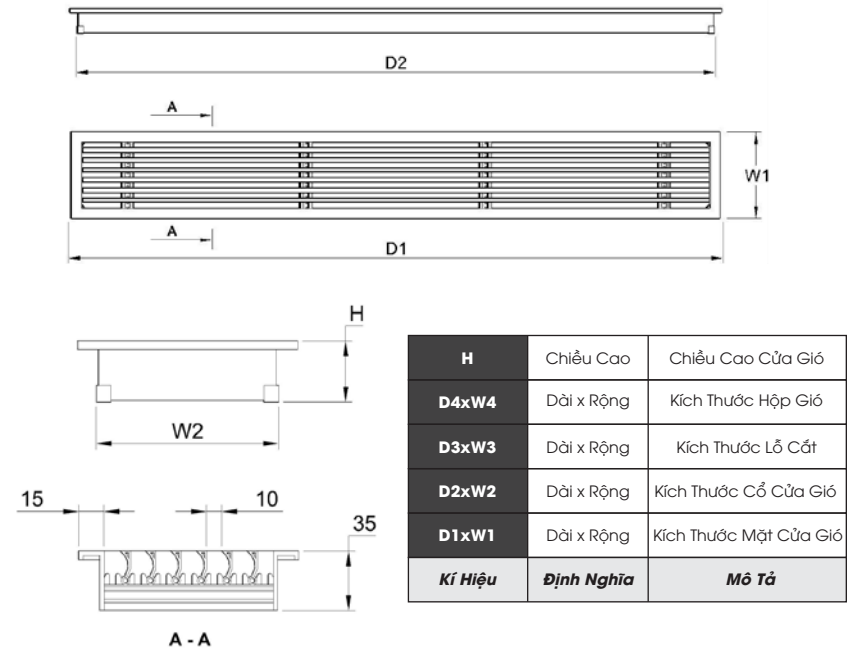

Cửa (miệng) gió loại Eco khung viền tương tự với cửa gió loại Standard, khác biệt là màu sắc, khung và nan được phối 2 màu trắng đen, biến sự phức tạp thành đơn giản, tạo nên đường nét thẩm mỹ hài hòa.