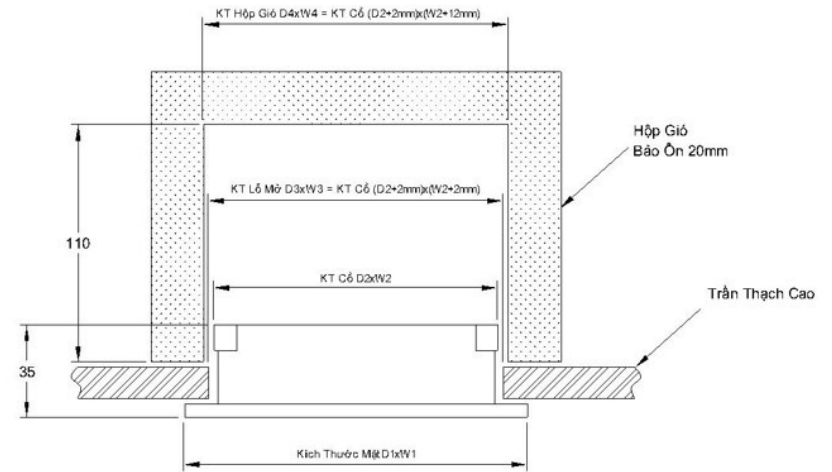

Cửa (miệng) gió loại Eco khung viền tương tự với cửa gió loại Standard, khác biệt là màu sắc, khung và nan được phối 2 màu trắng đen, biến sự phức tạp thành đơn giản, tạo nên đường nét thẩm mỹ hài hòa.