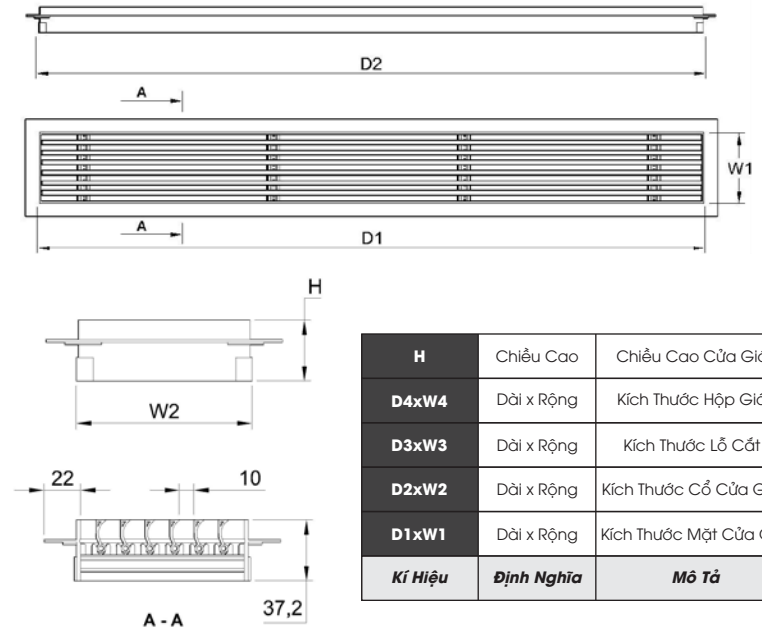

Kích Thước Lắp Đặt Cửa Gió Có Viền